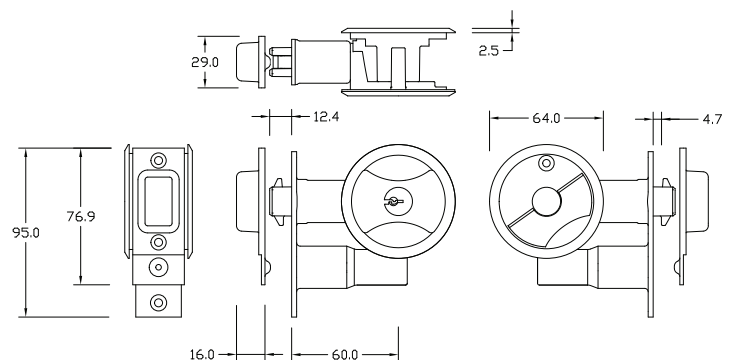

Inside

Locked or unlocked by turn-plate

7400 Privacy Set

Order Code

7400SPDP
7400CPDP

Outside

Emergency release button opened by coin or screwdriver

Inside

Locked or unlocked by turn-plate